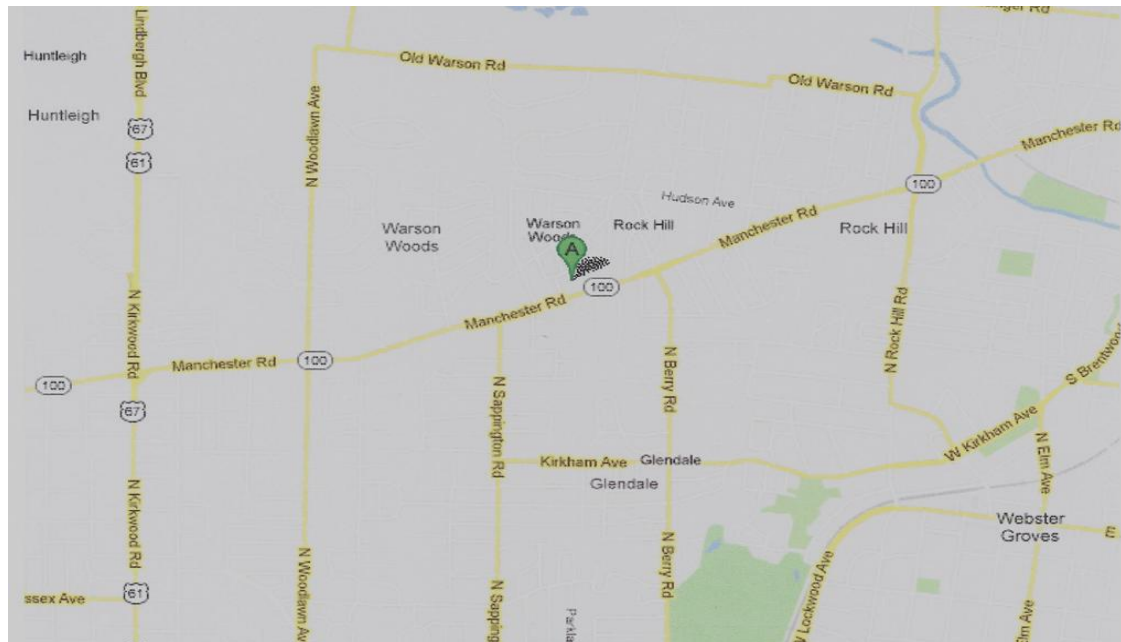

CLAYTON CHAPTER BREAKFAST

Third Saturday of Each Month

April 20, 2013

9:00 am to 11:00 am

Location: Miss Sheri's Cafeteria

9967 Manchester Road

(next to Dierberg's – see map below)

Warson Woods, Missouri 63122

Miss Sheri's Cafeteria
9967 Manchester Rd
In Dierberg Plaza ~1 mile east of
Lindbergh