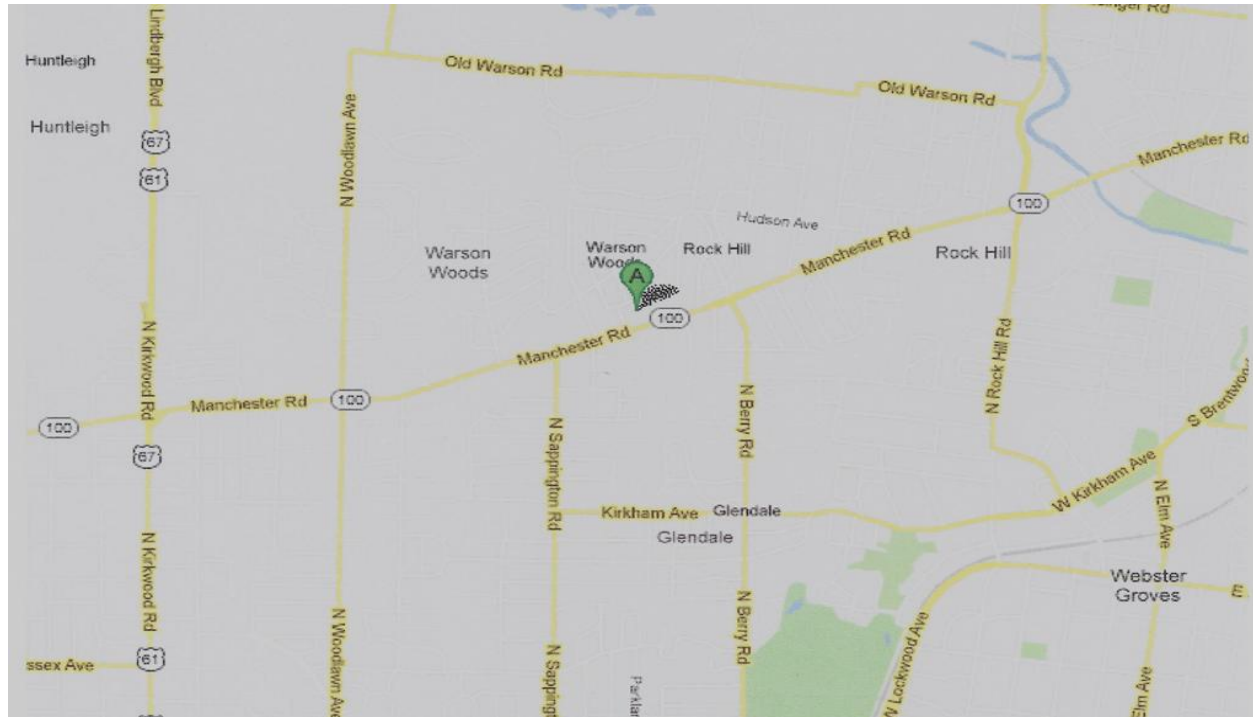

Join us at Miss Sheri's on April 16 to hear Brad's testimony.

CLAYTON CHAPTER MEETING

Third Saturday of each month

April 16, 2016

Location: Miss Sheri's Cafeteria

9967 Manchester Road

(in Dierberg Plaza— see map below)

Miss Sheri's Cafeteria
9967 Manchester Rd
In Dierberg Plaza ~1 mile east of
Lindbergh