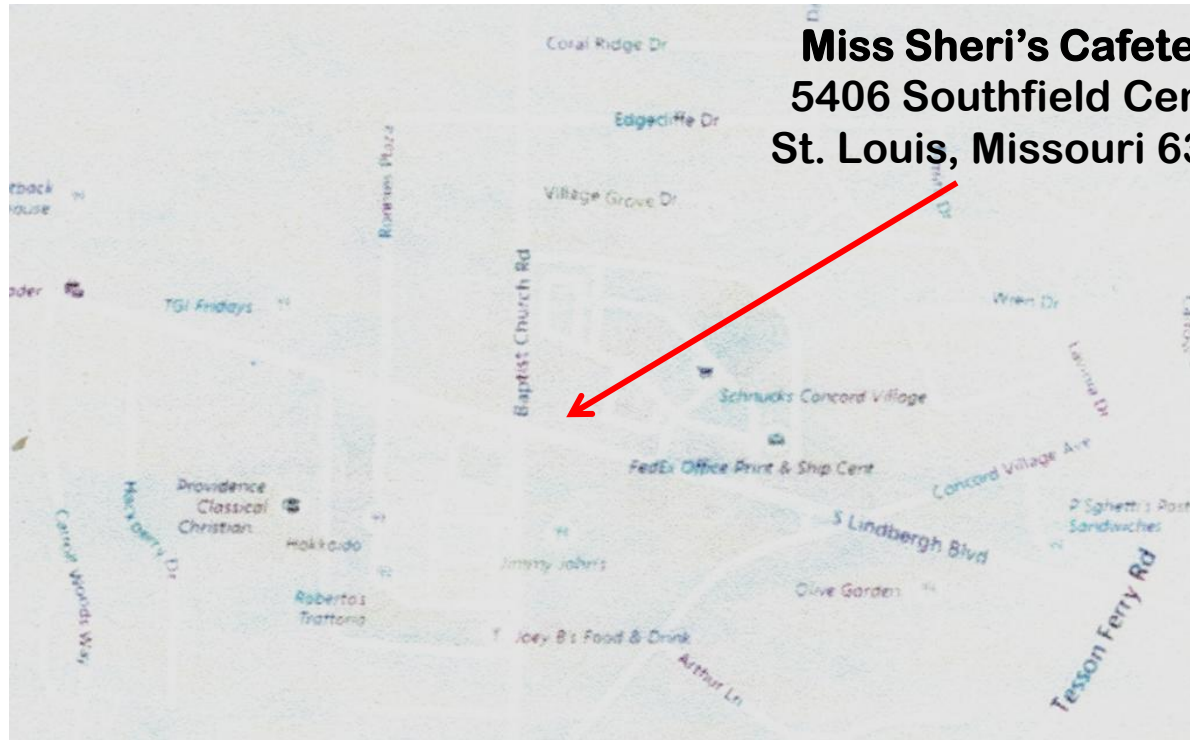

**Miss Sheri's Cafeteria
5406 Southfield Center
St. Louis, Missouri 63123**

Directions from Lindbergh Blvd: turn north onto Baptist Church Road, then turn right onto Southfield Center Drive. Proceed around bend about 100 yards. Miss Sheri's is on left.

From the north: take Laclede Station Rd to Gravois, right on Gravois, left (south) on Baptist Church Rd. Then turn left onto Southfield Center Drive. Proceed around bend about 100 yards. Miss Sheri's is on left.