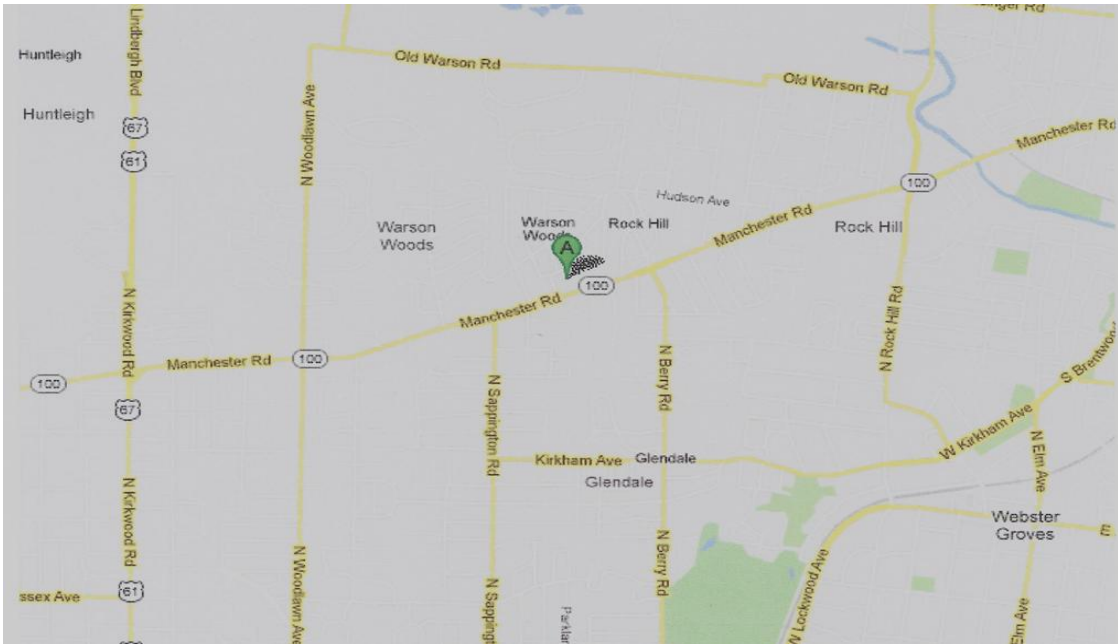

Miss Sheri's Cafeteria
9967 Manchester Rd
In Dierberg Plaza ~1 mile east of
Lindbergh