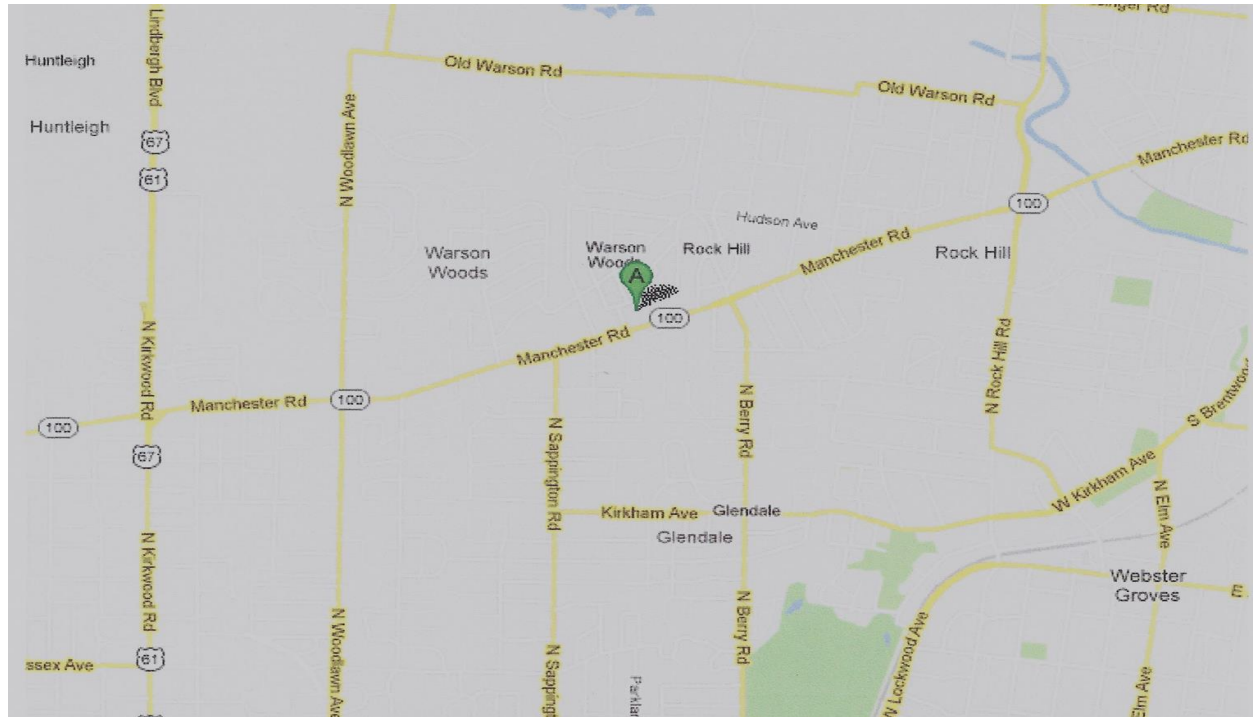

CLAYTON CHAPTER MEETING

Third Saturday of each month

August 20, 2016

Location: Miss Sheri's Cafeteria

9967 Manchester Road

(in Dierberg Plaza— see map below)

Warson Woods, Missouri 63122

Doors open at 11:00 am

Miss Sheri's Cafeteria
9967 Manchester Rd
In Dierberg Plaza ~1 mile east of
Lindbergh