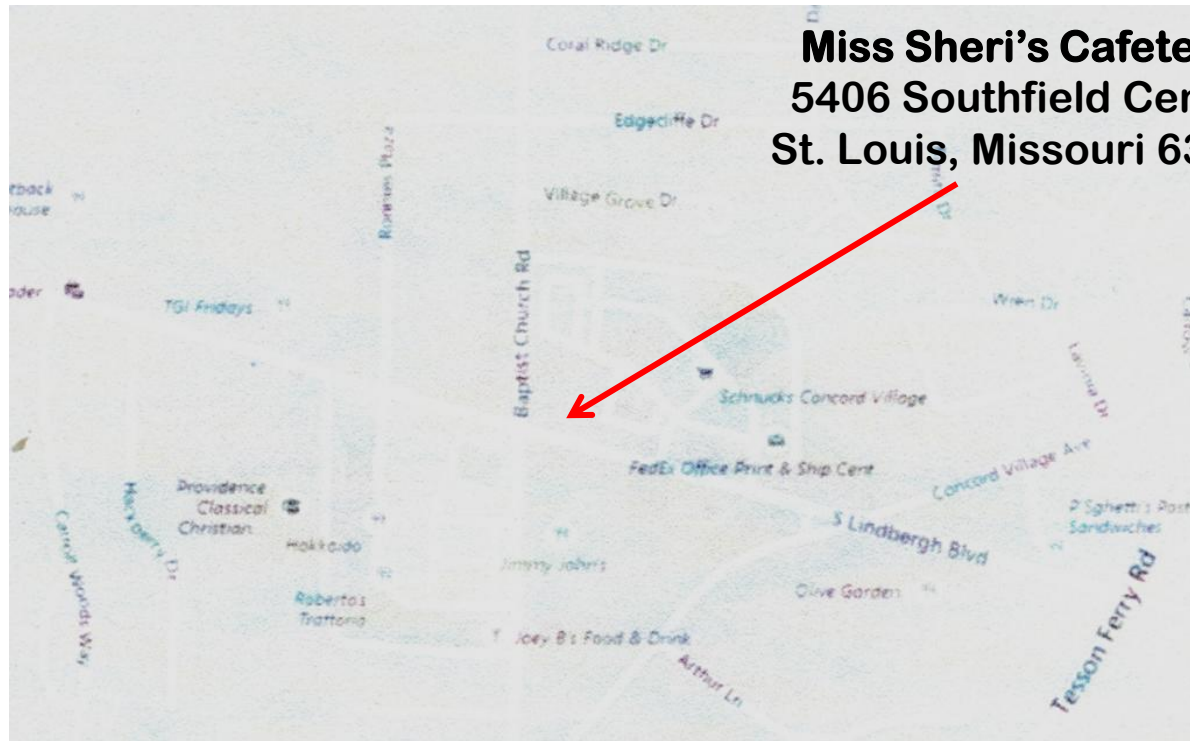

## CLAYTON CHAPTER MEETING

Third Saturday of each month

**August 18, 2018**

Location: Miss Sheri's Cafeteria

5406 Southfield Center

St. Louis, Missouri 63123

(near Lindbergh & Baptist Church Rd – see map below)

**Miss Sheri's Cafeteria  
5406 Southfield Center  
St. Louis, Missouri 63123**

Directions from Lindbergh Blvd: turn north onto Baptist Church Road, then turn right onto Southfield Center Drive. Proceed around bend about 100 yards. Miss Sheri's is on left.

From the north: take Laclede Station Rd to Gravois, right on Gravois, left (south) on Baptist Church Rd. Then turn left onto Southfield Center Drive. Proceed around bend about 100 yards. Miss Sheri's is on left.