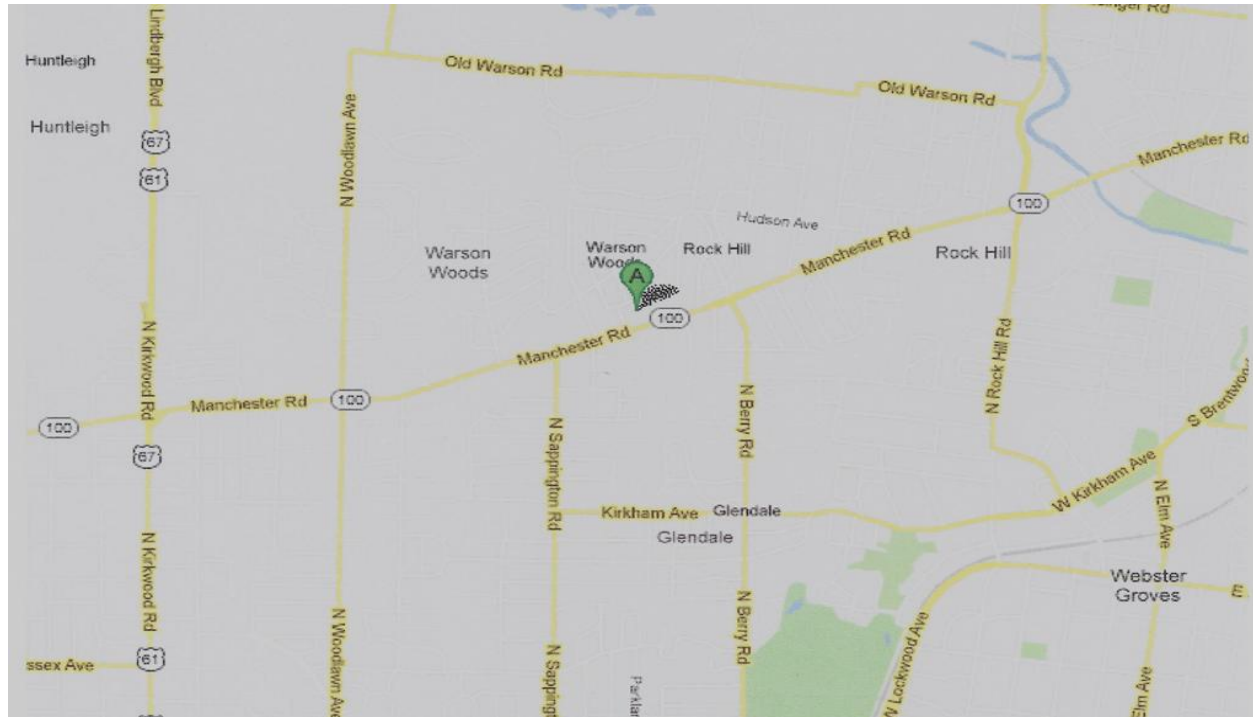

CLAYTON CHAPTER MEETING

Third Saturday of each month

December 17, 2016

Location: Miss Sheri's Cafeteria

9967 Manchester Road

(in Dierberg Plaza— see map below)

Warson Woods, Missouri 63122

Doors open at 11:00 am

Miss Sheri's Cafeteria
9967 Manchester Rd
In Dierberg Plaza ~1 mile east of
Lindbergh