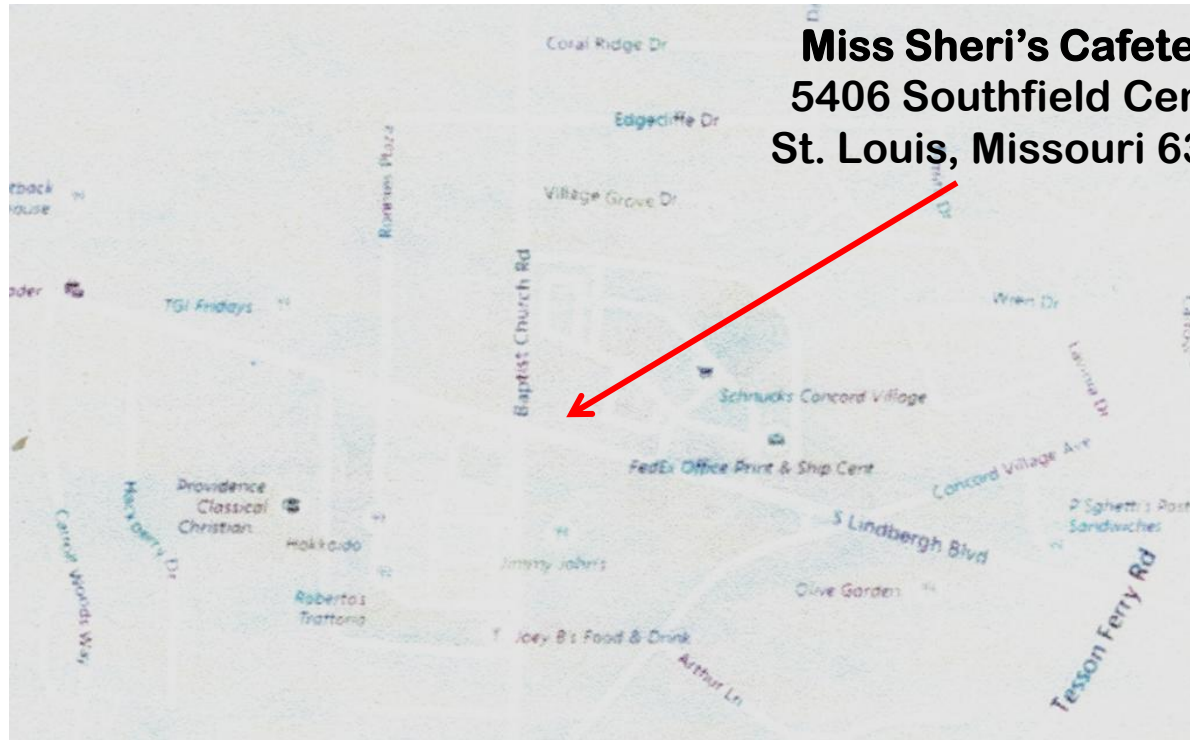

CLAYTON CHAPTER MEETING

Third Saturday of each month

December 15, 2018

Location: Miss Sheri's Cafeteria

5406 Southfield Center

St. Louis, Missouri 63123

(near Lindbergh & Baptist Church Rd

– see map below)

**Miss Sheri's Cafeteria
5406 Southfield Center
St. Louis, Missouri 63123**

Directions from Lindbergh Blvd: turn north onto Baptist Church Road, then turn right onto Southfield Center Drive. Proceed around bend about 100 yards. Miss Sheri's is on left.

From the north: take Laclede Station Rd to Gravois, right on Gravois, left (south) on Baptist Church Rd. Then turn left onto Southfield Center Drive. Proceed around bend about 100 yards. Miss Sheri's is on left.