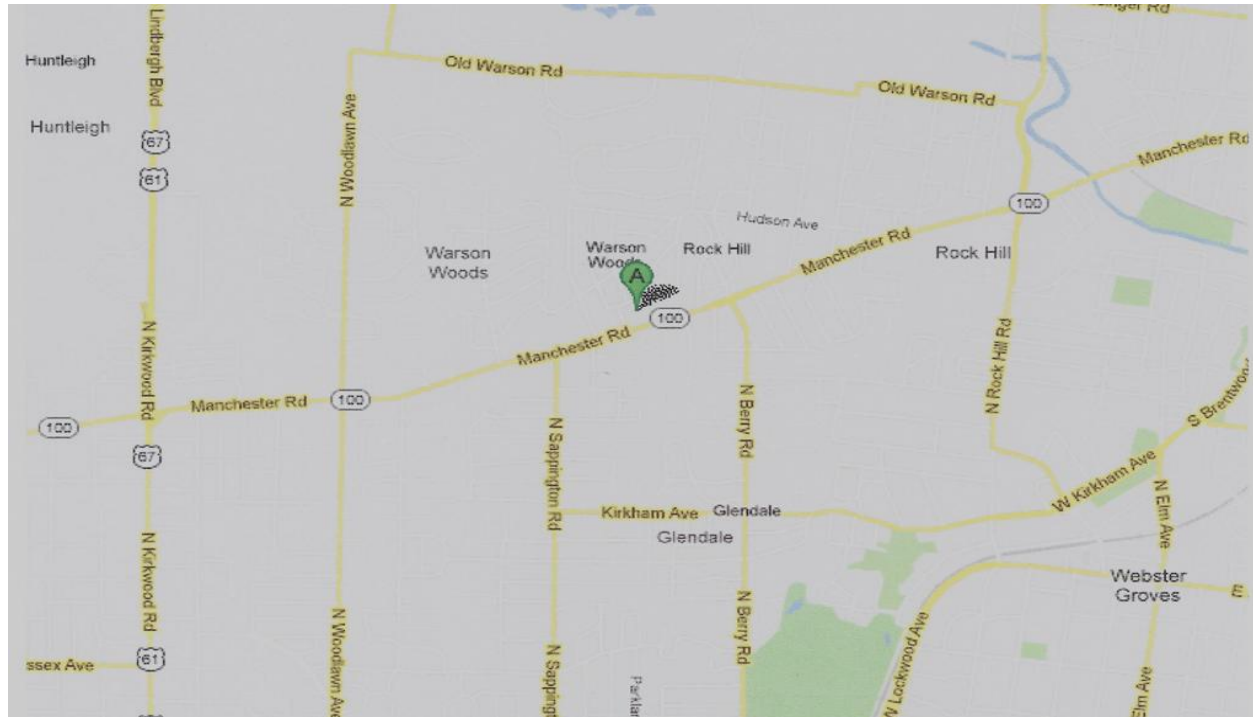

CLAYTON CHAPTER MEETING

Third Saturday of each month

February 18, 2017

Location: Miss Sheri's Cafeteria
9967 Manchester Road
(in Dierberg Plaza— see map below)
Warson Woods, Missouri 63122

Doors open at 11:00 am

Miss Sheri's Cafeteria
9967 Manchester Rd
In Dierberg Plaza ~1 mile east of
Lindbergh