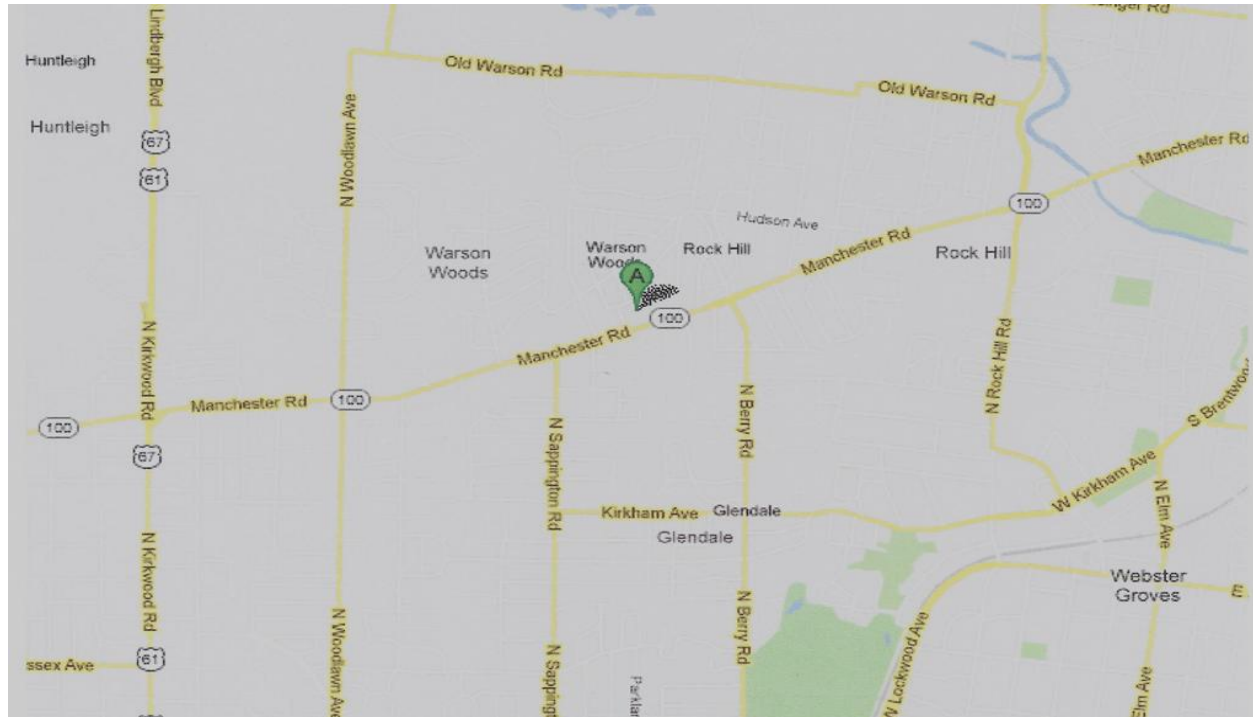

## **CLAYTON CHAPTER MEETING**

Third Saturday of each month

**February 17, 2018**

Location: Miss Sheri's Cafeteria

9967 Manchester Road

(in Dierberg Plaza– see map below)

Warson Woods, Missouri 63122

Doors open at 11:00 am

**Miss Sheri's Cafeteria**  
**9967 Manchester Rd**  
**In Dierberg Plaza ~1 mile east of**  
**Lindbergh**