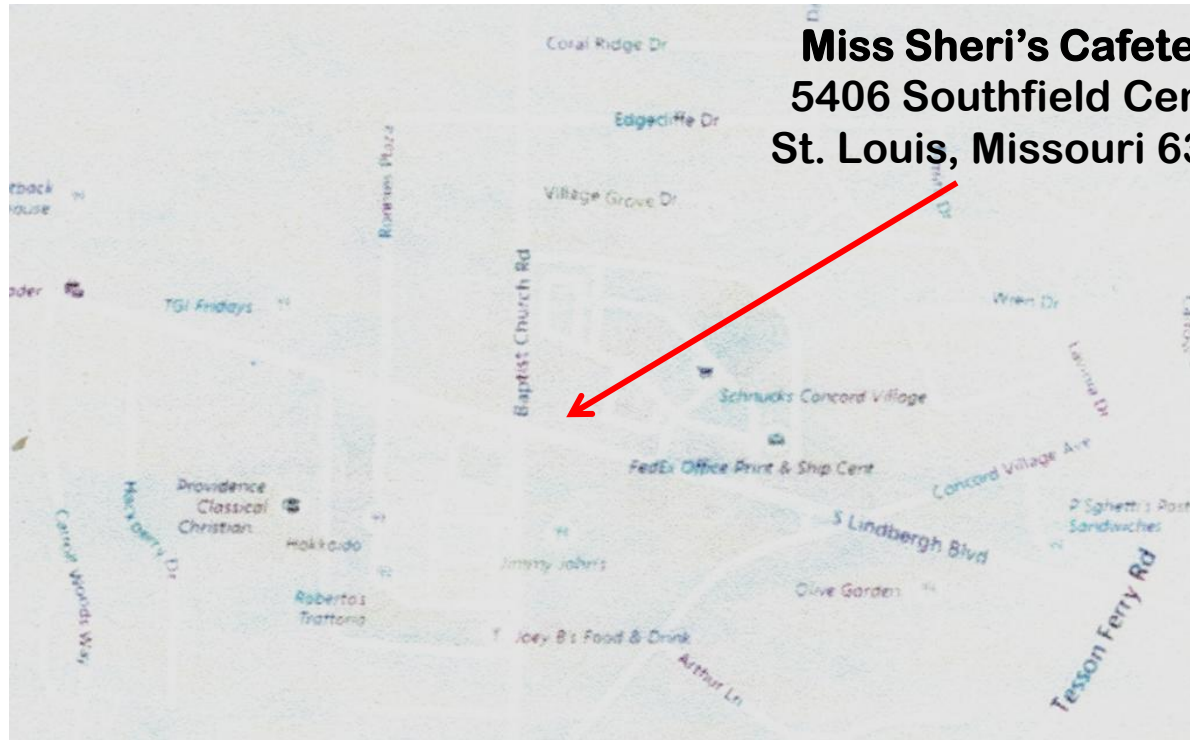

## CLAYTON CHAPTER MEETING

Third Saturday of each month

**February 16, 2019**

Location: Miss Sheri's Cafeteria

5406 Southfield Center

St. Louis, Missouri 63123

(near Lindbergh & Baptist Church Rd

– see map below)

**Miss Sheri's Cafeteria  
5406 Southfield Center  
St. Louis, Missouri 63123**

Directions from Lindbergh Blvd: turn north onto Baptist Church Road, then turn right onto Southfield Center Drive. Proceed around bend about 100 yards. Miss Sheri's is on left.

From the north: take Laclede Station Rd to Gravois, right on Gravois, left (south) on Baptist Church Rd. Then turn left onto Southfield Center Drive. Proceed around bend about 100 yards. Miss Sheri's is on left.