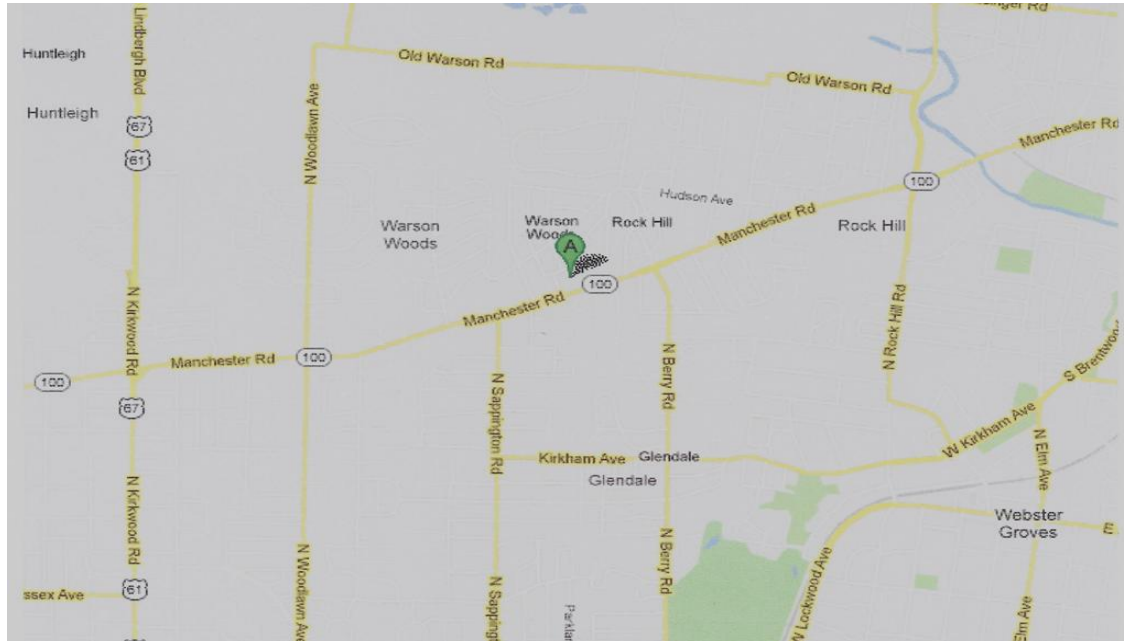

His Banner Over Us Is Love

The Full Gospel Business Men of Metro St. Louis invite you
to join them for a time of Fellowship!

BILLY KINSEY

Billy Kinsey was born in Oklahoma, the youngest of four children. and moved to Missouri in 1982. At an early age, Billy was introduced to drugs. He was sent to the Department of Correction at the age of 16, and spent the next 23 years of his life in and out of prison. He was released on February 14, 2013, from the Missouri Eastern Correctional Center in Pacific, MO.

Billy first met Jesus when he was 16, just before he went to prison, but it took another 22 years of wrestling with the pull on his heart before he surrendered his life to Jesus. Billy currently attends and is employed by Gateway:61, a church in Chesterfield Mo. where he is involved in Turning Lives Today, whose mission is to help people take the next step in Christ day by day.

Miss Sheri's Cafeteria
9967 Manchester Rd
In Dierberg Plaza ~1 mile east of
Lindbergh