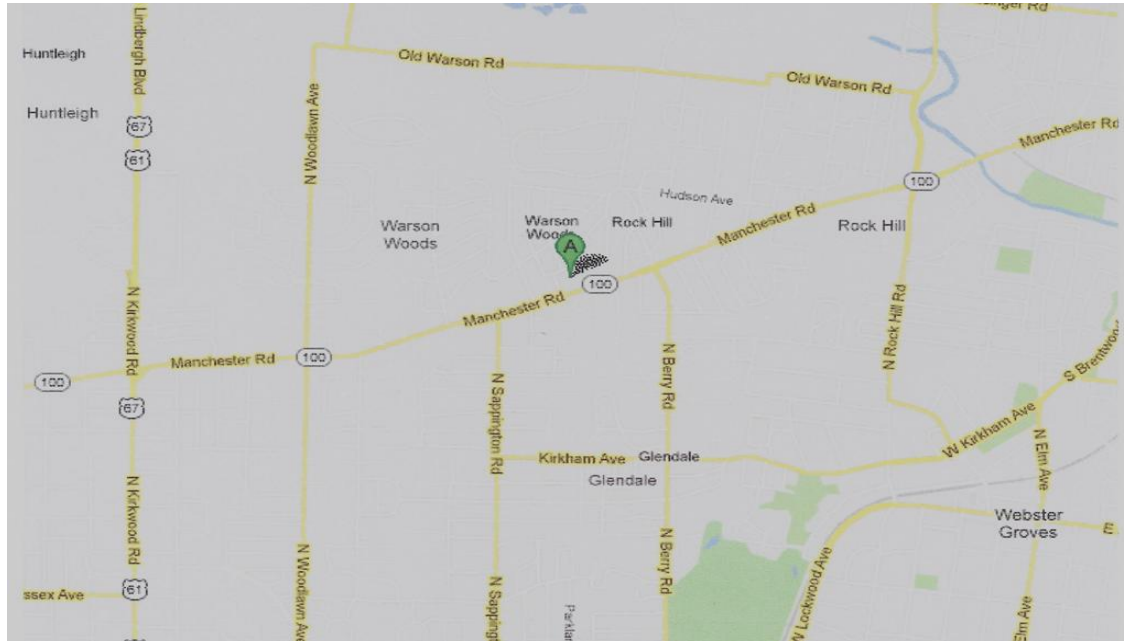

CLAYTON CHAPTER MEETING

Third Saturday of each month

January 17, 2015

Location: Miss Sheri's Cafeteria
9967 Manchester Road
(in Dierberg Plaza– see map below)
Warson Woods, Missouri 63122

Doors open at 11:00 am

Miss Sheri's Cafeteria
9967 Manchester Rd
In Dierberg Plaza ~1 mile east of
Lindbergh