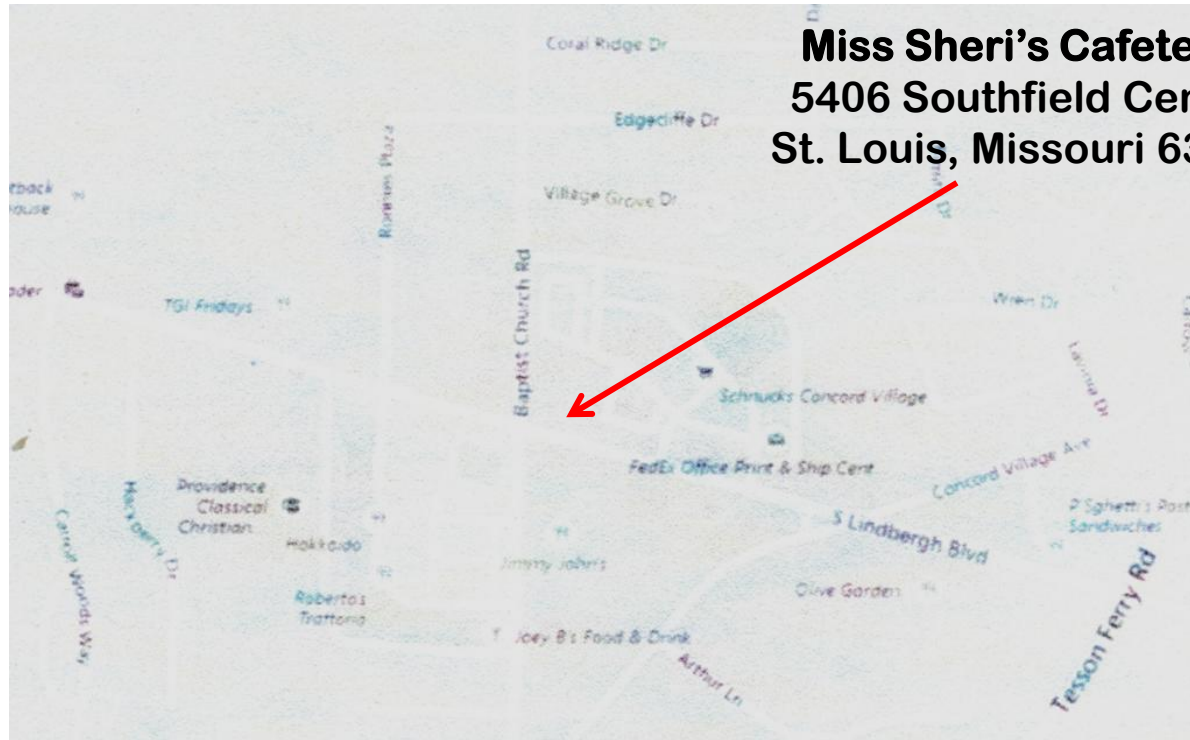

CLAYTON CHAPTER MEETING

Third Saturday of each month

January 19, 2019

Location: Miss Sheri's Cafeteria

5406 Southfield Center

St. Louis, Missouri 63123

(near Lindbergh & Baptist Church Rd

– see map below)

**Miss Sheri's Cafeteria
5406 Southfield Center
St. Louis, Missouri 63123**

Directions from Lindbergh Blvd: turn north onto Baptist Church Road, then turn right onto Southfield Center Drive. Proceed around bend about 100 yards. Miss Sheri's is on left.

From the north: take Laclede Station Rd to Gravois, right on Gravois, left (south) on Baptist Church Rd. Then turn left onto Southfield Center Drive. Proceed around bend about 100 yards. Miss Sheri's is on left.