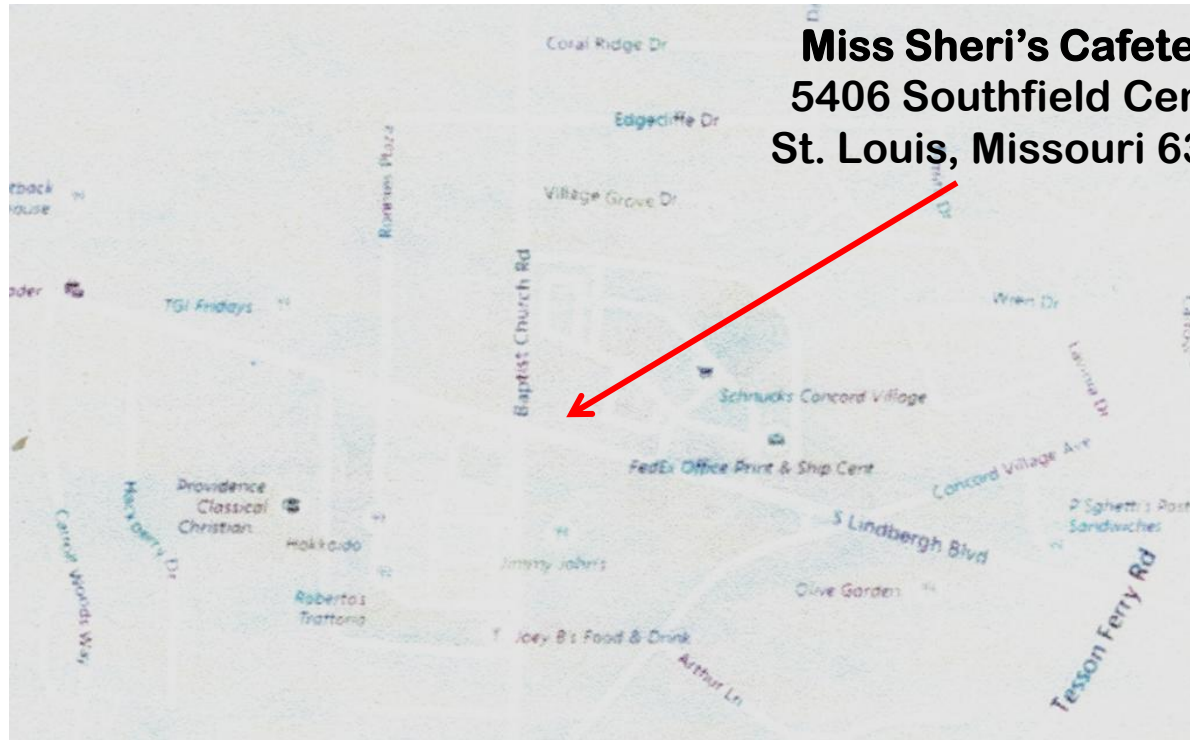

CLAYTON CHAPTER MEETING

NEW LOCATION

Third Saturday of each month

June 16, 2018

Location: Miss Sheri's Cafeteria
5406 Southfield Center
St. Louis, Missouri 63123

(near Lindbergh & Baptist Church Rd – see map below)

**Miss Sheri's Cafeteria
5406 Southfield Center
St. Louis, Missouri 63123**

Directions from Lindbergh Blvd: turn north onto Baptist Church Road, then turn right onto Southfield Center Drive. Proceed around bend about 100 yards. Miss Sheri's is on left.

From the north: take Laclede Station Rd to Gravois, right on Gravois, left (south) on Baptist Church Rd. Then turn left onto Southfield Center Drive. Proceed around bend about 100 yards. Miss Sheri's is on left.