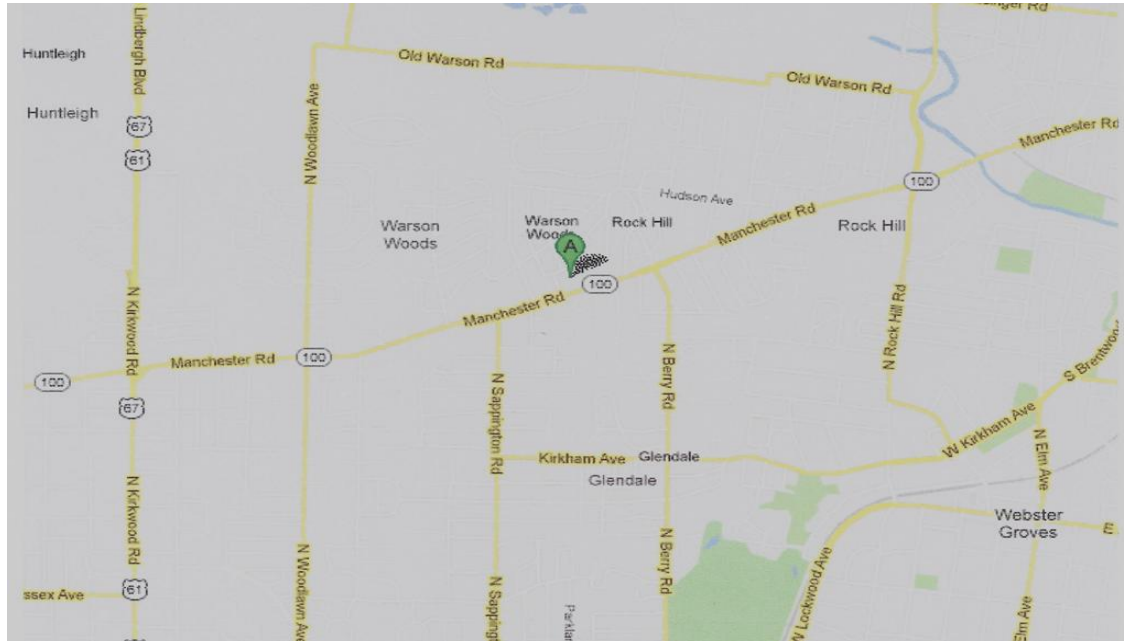

## CLAYTON CHAPTER BREAKFAST

Third Saturday of Each Month

**May 18, 2013**

9:00 am to 11:00 am

Location: Miss Sheri's Cafeteria

9967 Manchester Road

(in Dierberg Plaza– see map below)

Warson Woods, Missouri 63122

**Miss Sheri's Cafeteria**  
**9967 Manchester Rd**  
**In Dierberg Plaza ~1 mile east of**  
**Lindbergh**