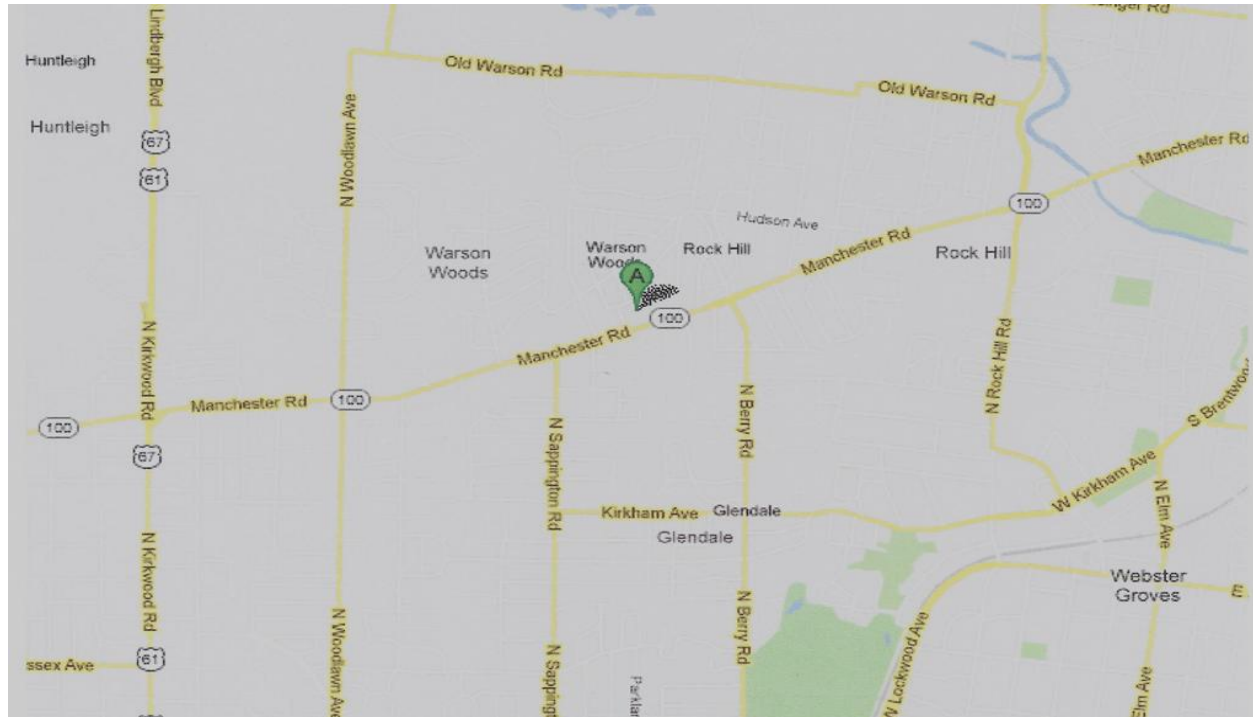

Location: Miss Sheri's Cafeteria

9967 Manchester Road

(in Dierberg Plaza— see map below)

Warson Woods, Missouri 63122

Doors open at 11:00 am

Go through the buffet line to buy your lunch.

Join us in the meeting room until 1:00 pm.

Miss Sheri's Cafeteria
9967 Manchester Rd
In Dierberg Plaza ~1 mile east of
Lindbergh