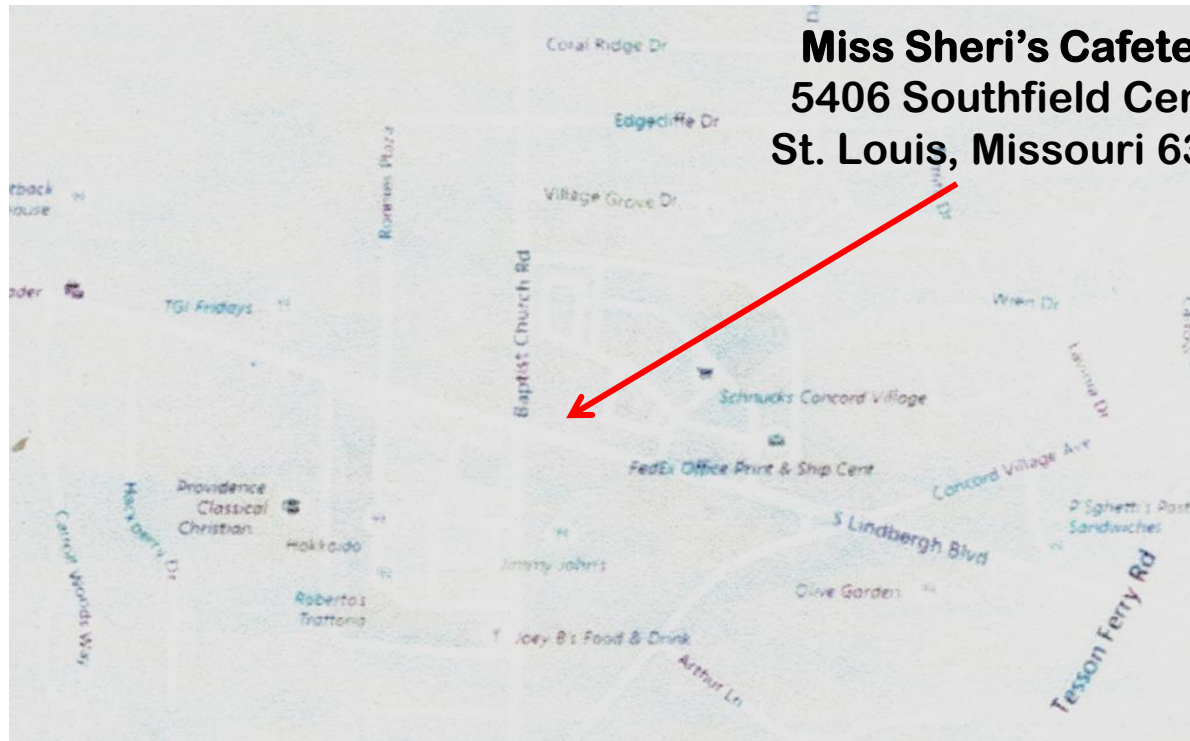

**NEW LOCATION**

**CLAYTON CHAPTER MEETING**

Third Saturday of each month

**May 19, 2018**

Location: Miss Sheri's Cafeteria  
5406 Southfield Center  
St. Louis, Missouri 63123

(near Lindbergh & Baptist Church Rd – see map below)

**Miss Sheri's Cafeteria  
5406 Southfield Center  
St. Louis, Missouri 63123**

Directions from Lindbergh Blvd: turn north onto Baptist Church Road, then turn right onto Southfield Center Drive. Proceed around bend about 100 yards. Miss Sheri's is on left.

From the north: take Laclede Station Rd to Gravois, right on Gravois, left (south) on Baptist Church Rd. Then turn left onto Southfield Center Drive. Proceed around bend about 100 yards. Miss Sheri's is on left.