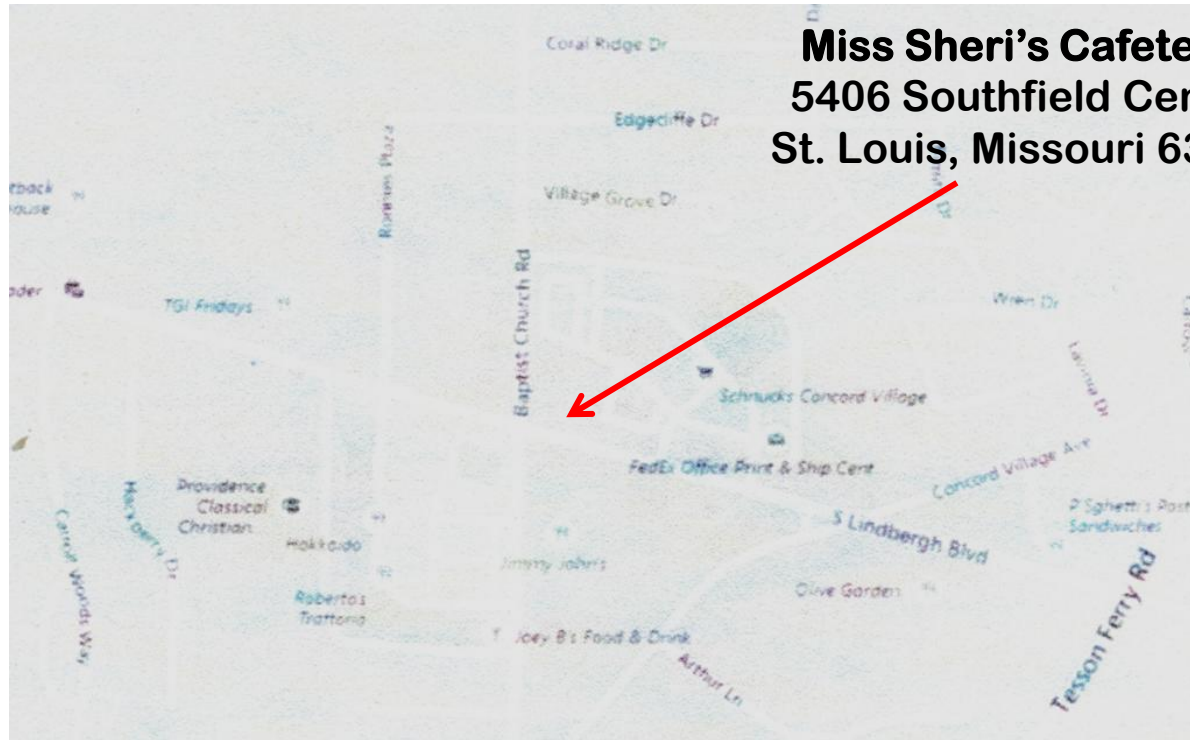

CLAYTON CHAPTER MEETING

Third Saturday of each month

November 17, 2018

Location: Miss Sheri’s Cafeteria

5406 Southfield Center

St. Louis, Missouri 63123

(near Lindbergh & Baptist Church Rd – see map below)

Doors open at 11:00 am.

**Miss Sheri's Cafeteria
5406 Southfield Center
St. Louis, Missouri 63123**

Directions from Lindbergh Blvd: turn north onto Baptist Church Road, then turn right onto Southfield Center Drive. Proceed around bend about 100 yards. Miss Sheri's is on left.

From the north: take Laclede Station Rd to Gravois, right on Gravois, left (south) on Baptist Church Rd. Then turn left onto Southfield Center Drive. Proceed around bend about 100 yards. Miss Sheri's is on left.