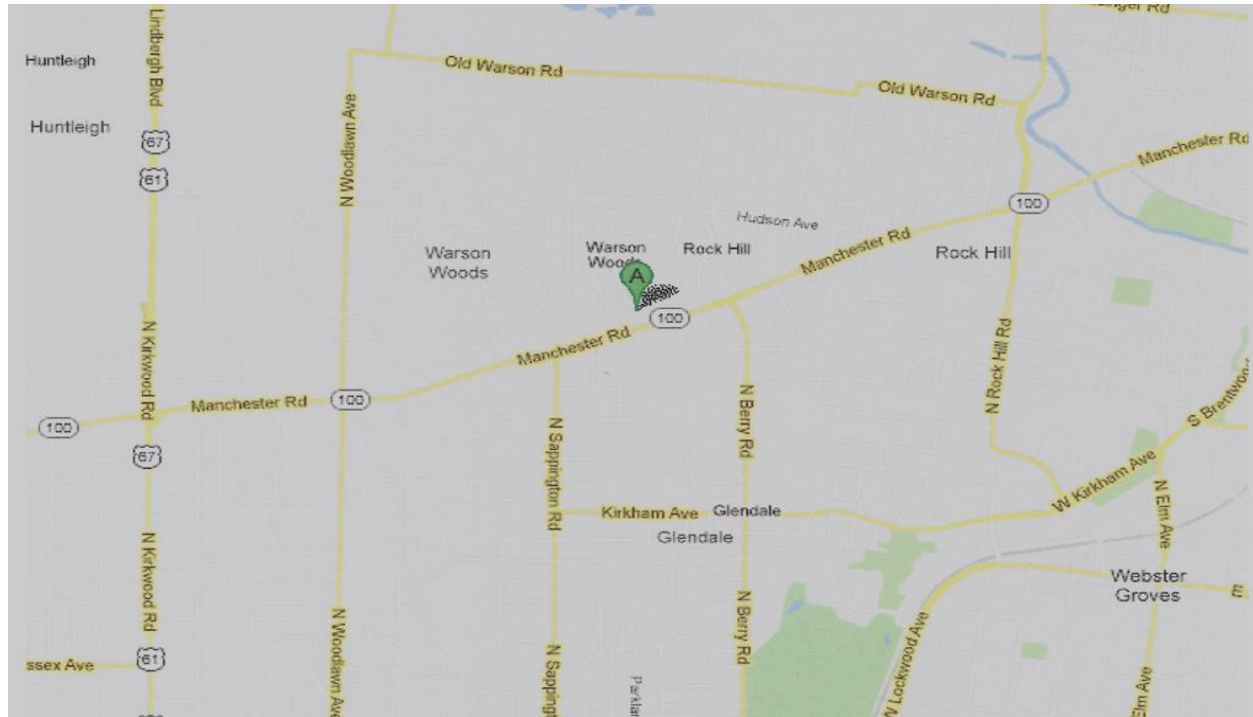

Please join us on October 15 to hear Paul's testimony.

CLAYTON CHAPTER MEETING

Third Saturday of each month

October 15, 2016

Location: Miss Sheri's Cafeteria

9967 Manchester Road

(in Dierberg Plaza— see map below)

Miss Sheri's Cafeteria
9967 Manchester Rd
In Dierberg Plaza ~1 mile east of
Lindbergh