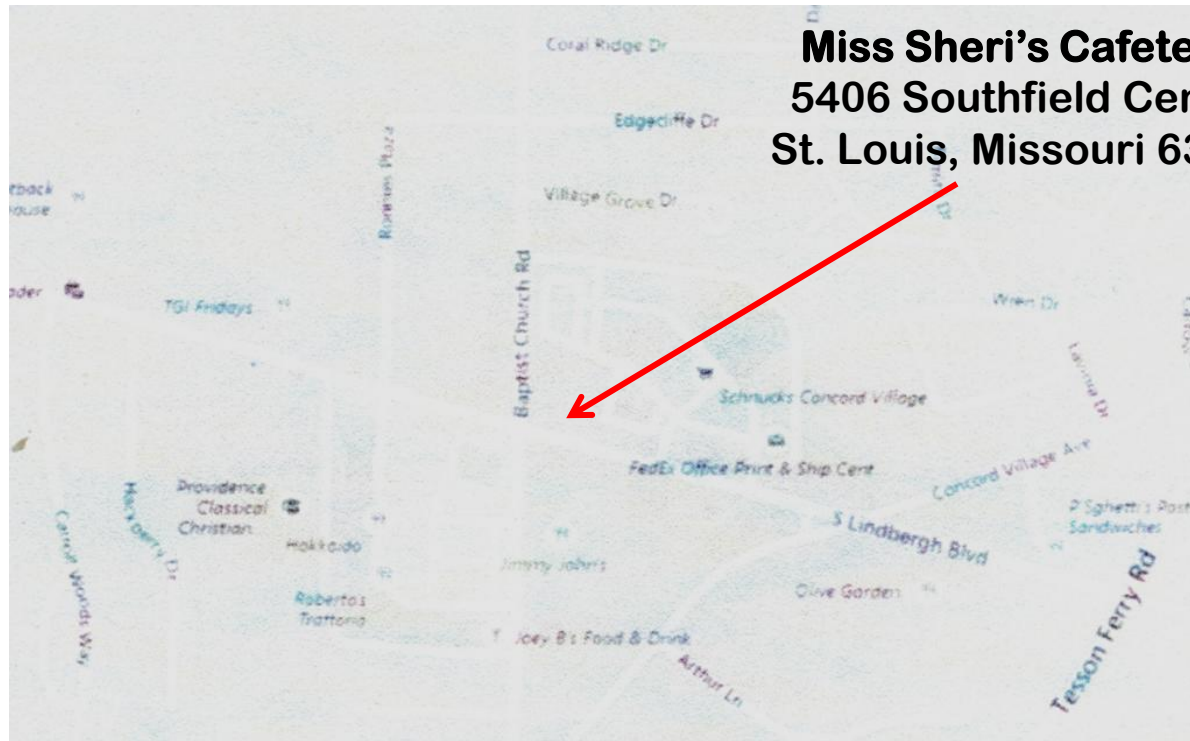

## CLAYTON CHAPTER MEETING

Third Saturday of each month

**October 20, 2018**

Location: Miss Sheri's Cafeteria

5406 Southfield Center

St. Louis, Missouri 63123

(near Lindbergh & Baptist Church Rd – see map below)

**Miss Sheri's Cafeteria  
5406 Southfield Center  
St. Louis, Missouri 63123**

Directions from Lindbergh Blvd: turn north onto Baptist Church Road, then turn right onto Southfield Center Drive. Proceed around bend about 100 yards. Miss Sheri's is on left.

From the north: take Laclede Station Rd to Gravois, right on Gravois, left (south) on Baptist Church Rd. Then turn left onto Southfield Center Drive. Proceed around bend about 100 yards. Miss Sheri's is on left.