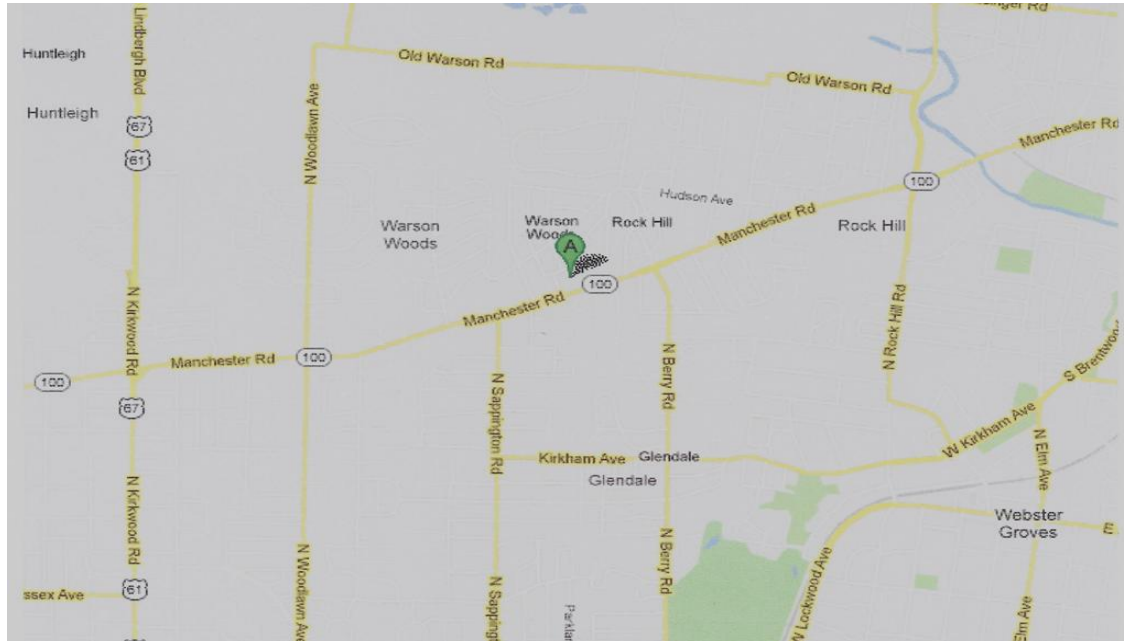

CLAYTON CHAPTER BREAKFAST

Third Saturday of each month

September 20, 2014

9:00 am to 11:00 am

Location: Miss Sheri's Cafeteria

9967 Manchester Road

(in Dierberg Plaza– see map below)

Warson Woods, Missouri 63122

Miss Sheri's Cafeteria
9967 Manchester Rd
In Dierberg Plaza ~1 mile east of
Lindbergh