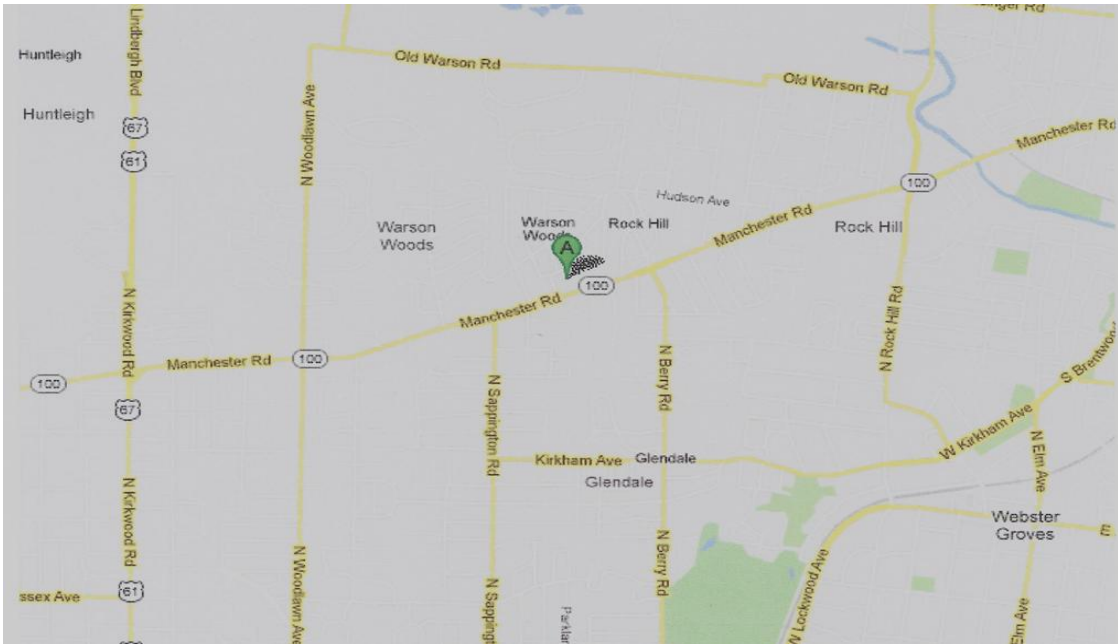

dalepugh@yahoo.com

kenlizd@sbcglobal.net

www.fgbmfi-stl.org

www.fgbmfi.org

Miss Sheri's Cafeteria
9967 Manchester Rd
In Dierberg Plaza ~1 mile east of
Lindbergh