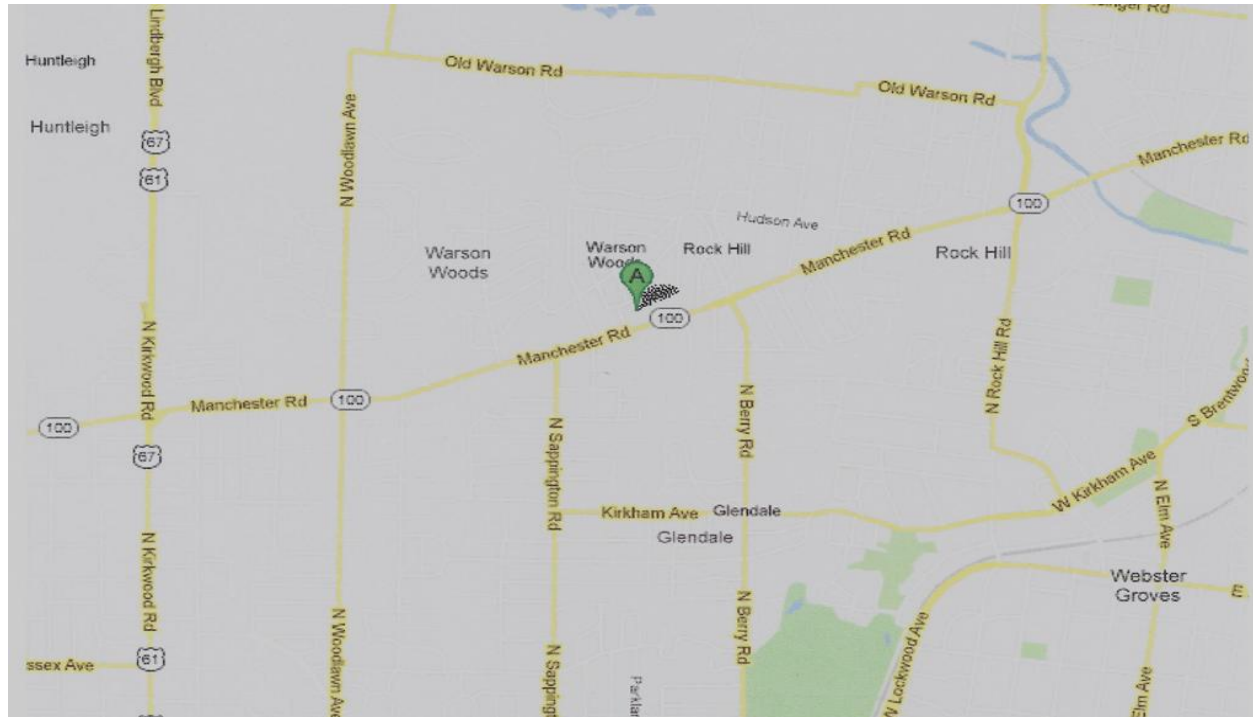

Miss Sheri's Cafeteria
9967 Manchester Rd
In Dierberg Plaza ~1 mile east of
Lindbergh