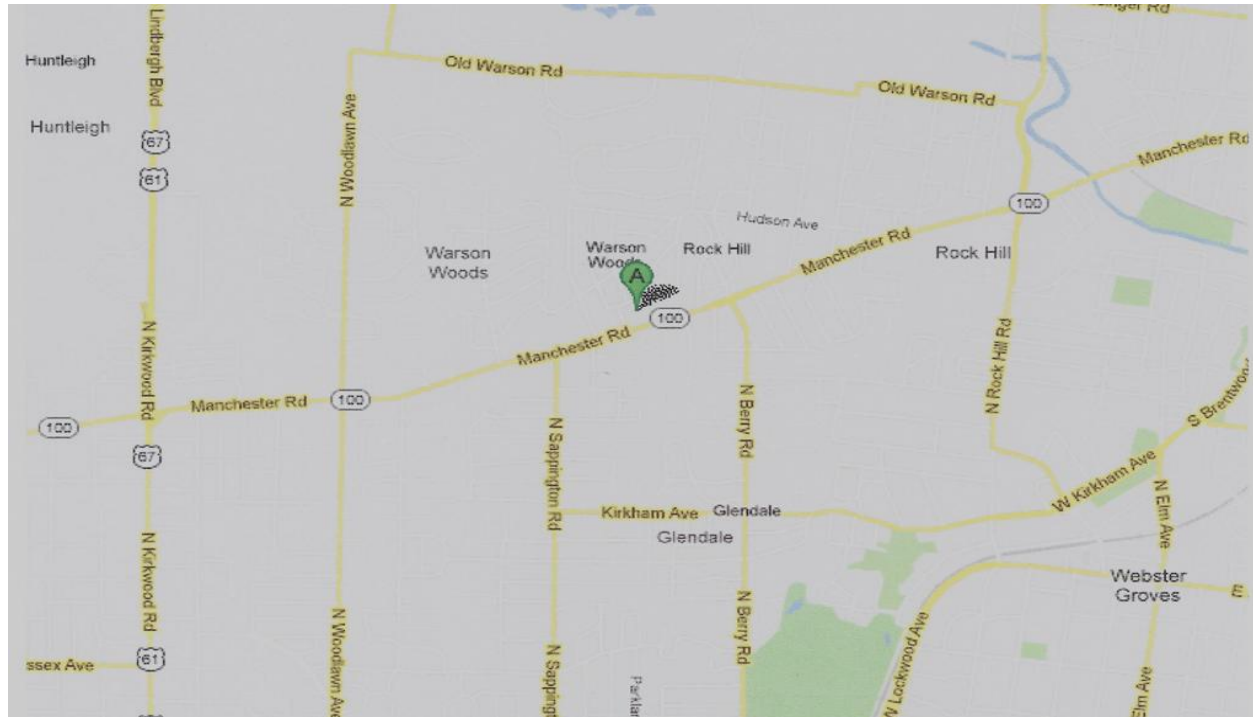

CLAYTON CHAPTER MEETING

Third Saturday of each month

September 16, 2017

Location: Miss Sheri's Cafeteria

9967 Manchester Road

(in Dierberg Plaza— see map below)

Warson Woods, Missouri 63122

Doors open at 11:00 am

Miss Sheri's Cafeteria
9967 Manchester Rd
In Dierberg Plaza ~1 mile east of
Lindbergh